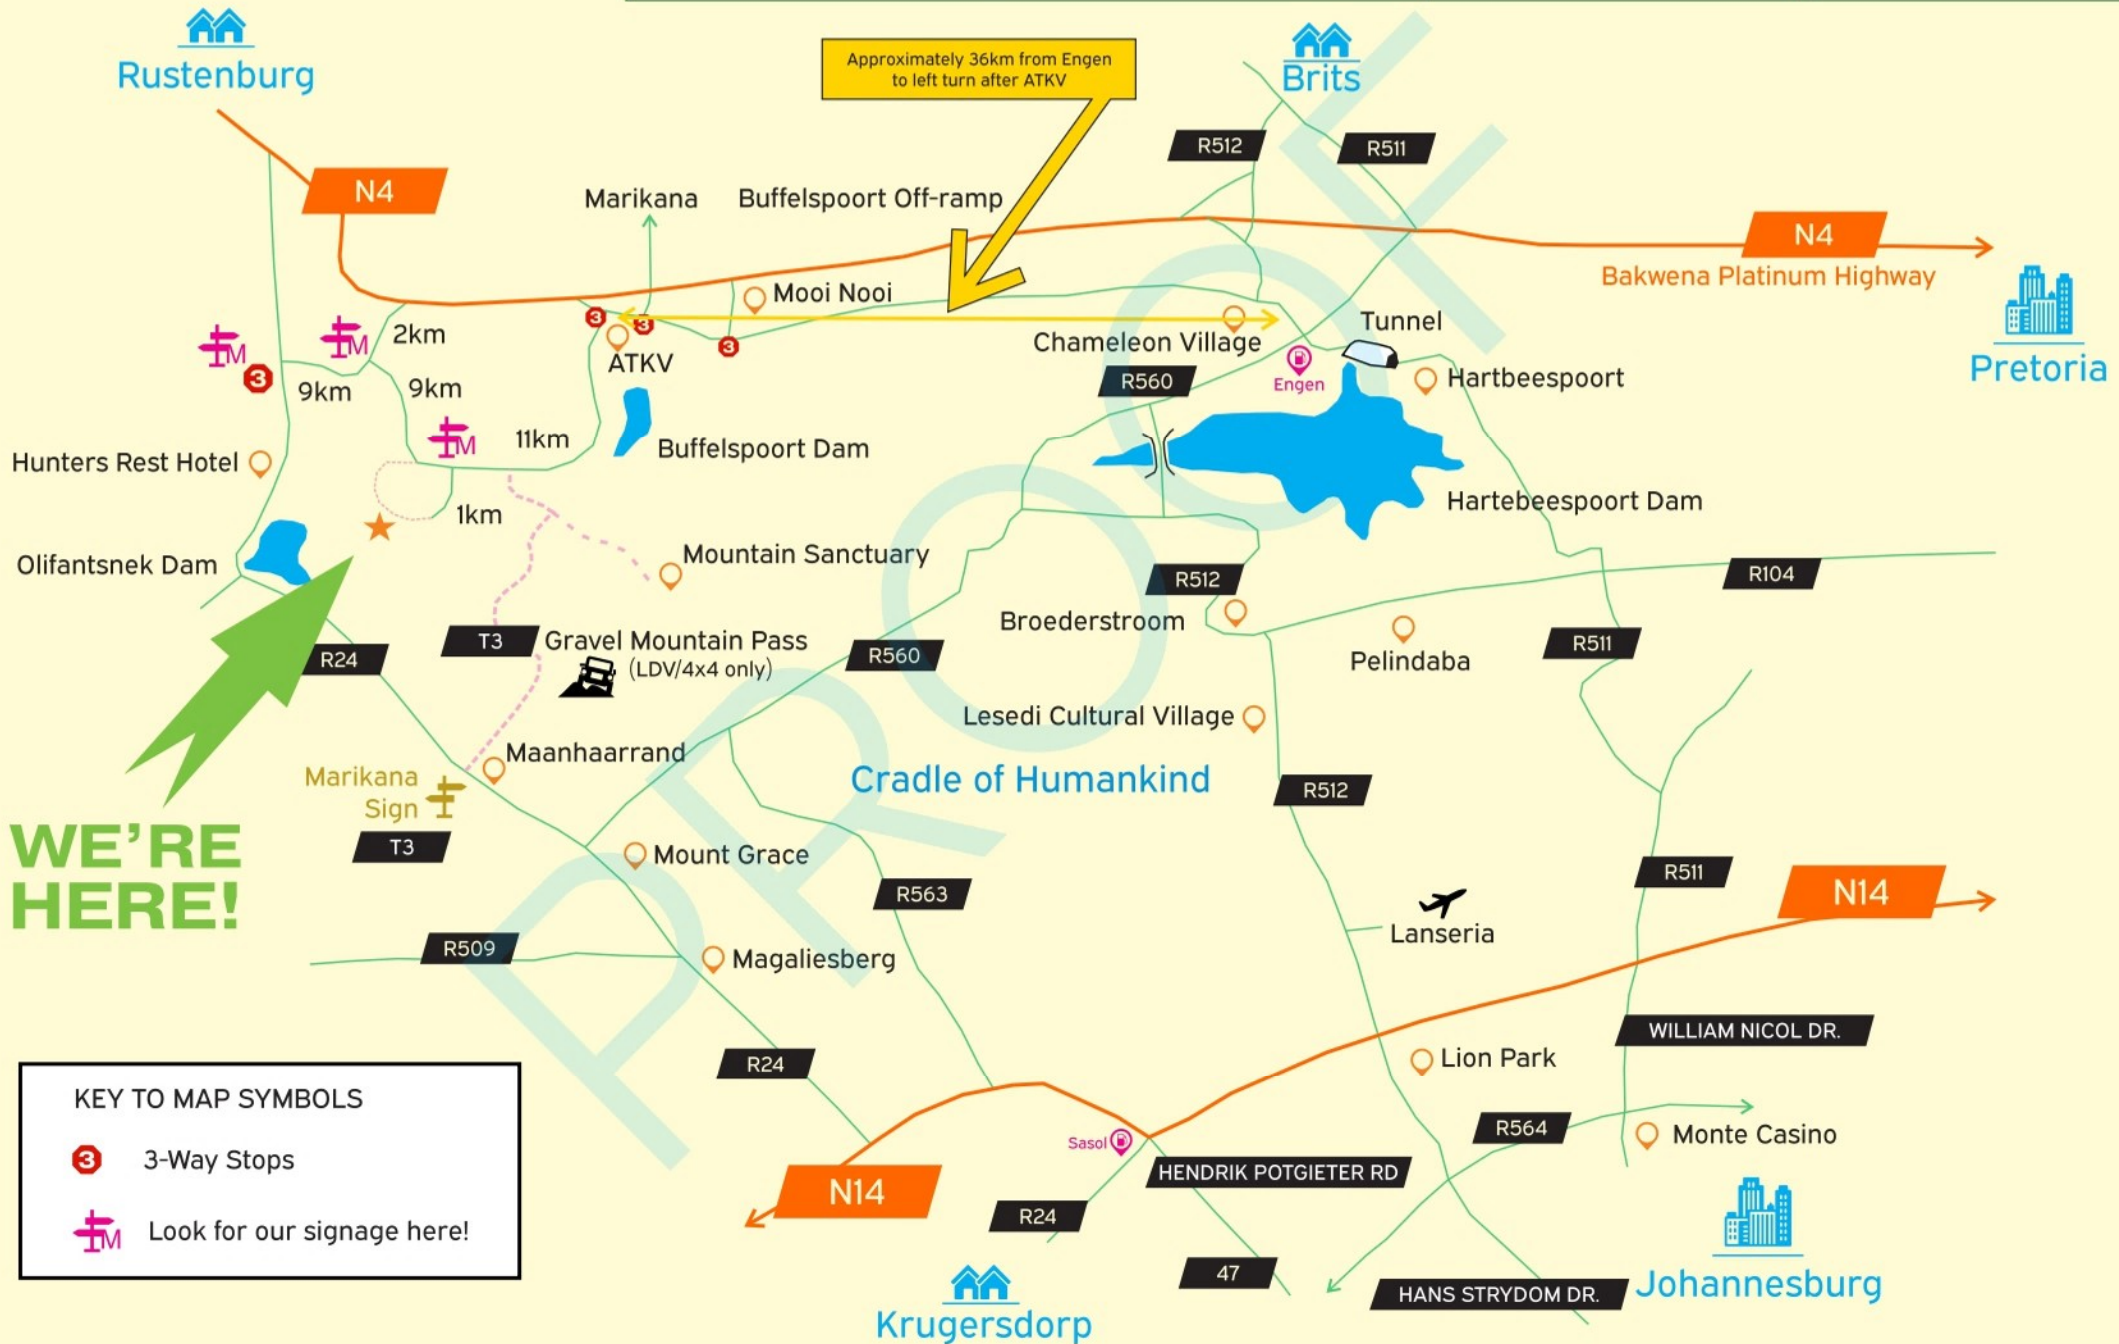

route map

M MILORHO
LODGE

083 290 6464
info@milorholodge.co.za
www.milorholodge.co.za

GPS Coordinates:
S 25 50' 6.67"
E 27 23' 42.43"

Estimated driving times:
1½ hours from Jhb
1¼ hours from Pretoria

KEY TO MAP SYMBOLS

- 3-Way Stops
- Look for our signage here!