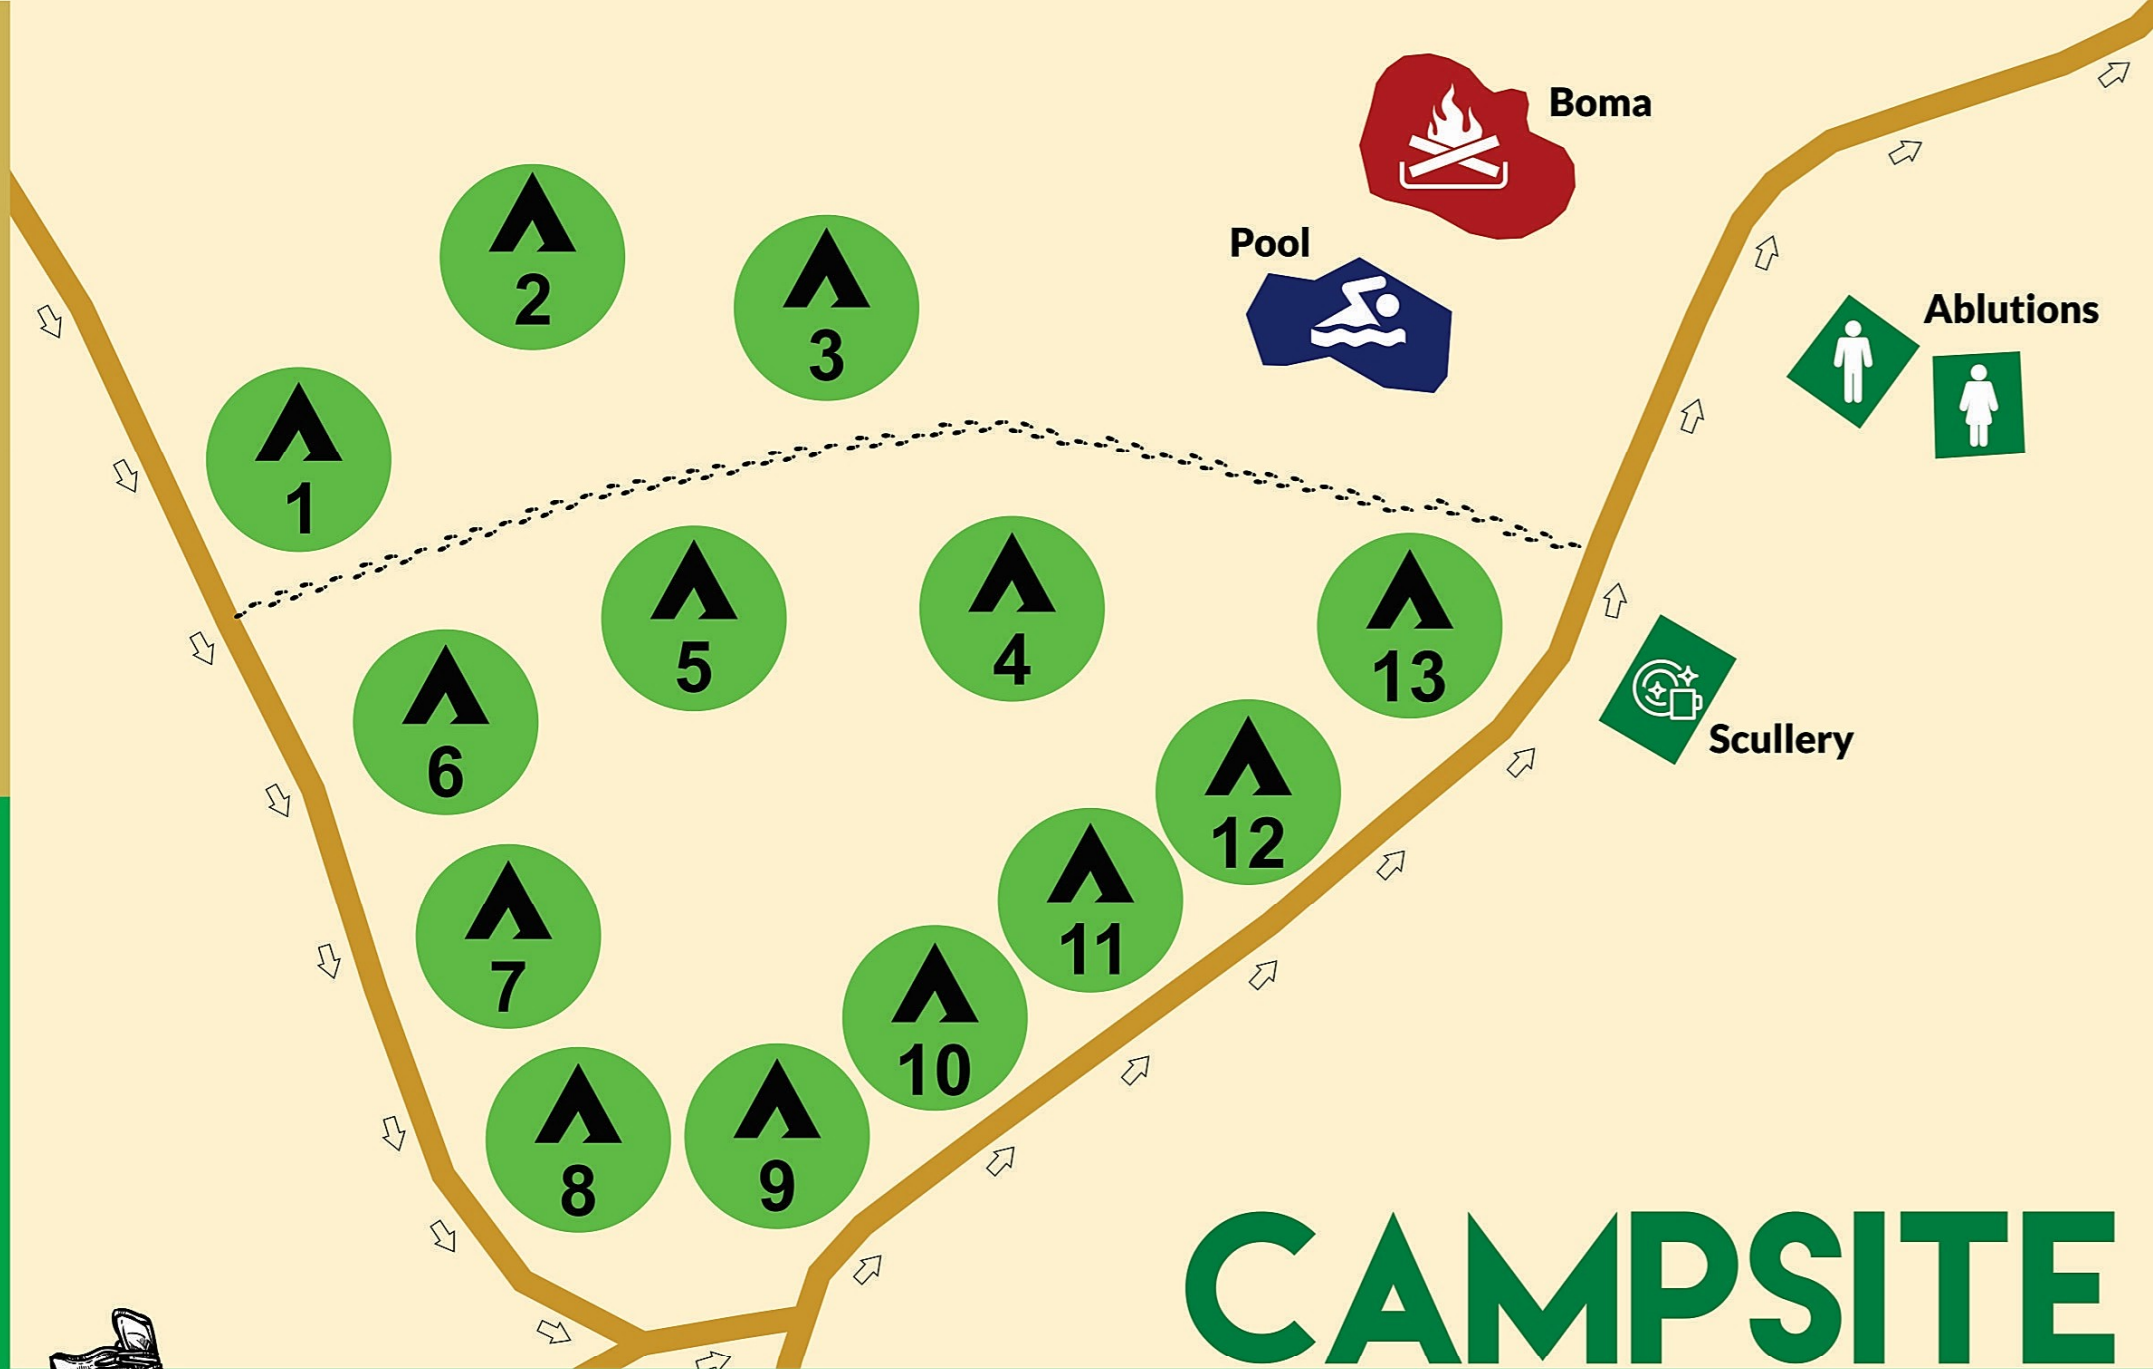

MILORHO

CAMPSITE AREA

Boma

Pool

Ablutions

Scullery