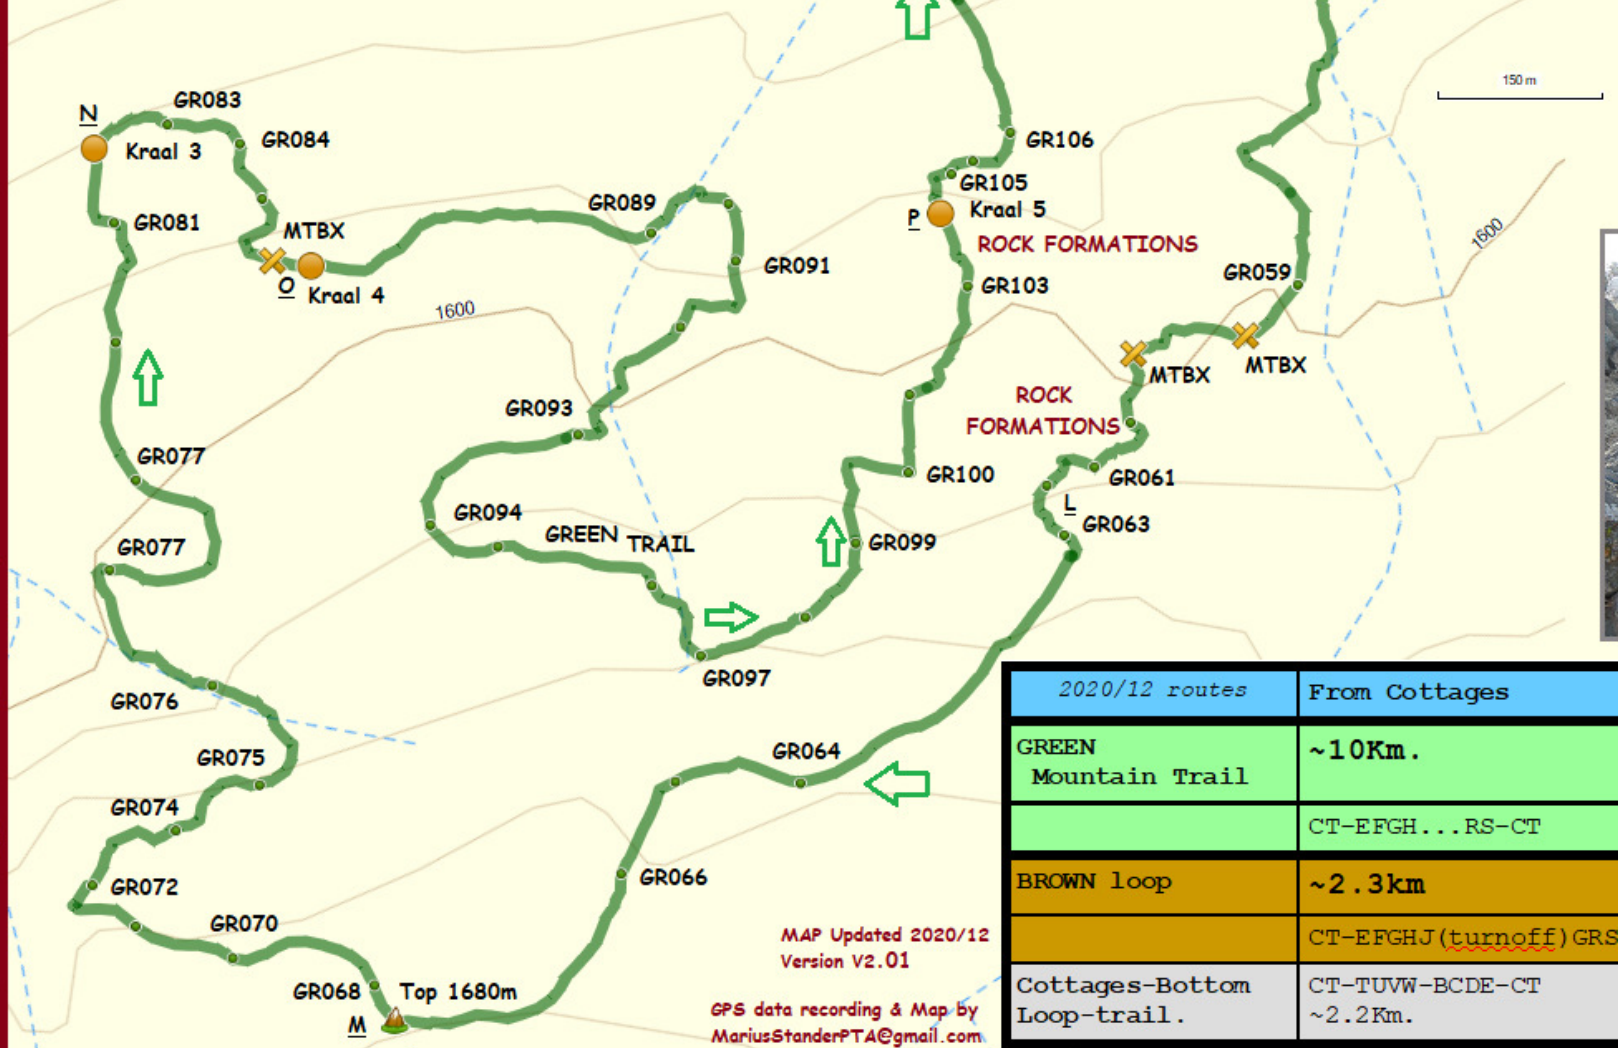

MILORHO LODGE

www.MilorhoLodge.co.za
 info@MilorhoLodge.co.za
 083 290 6464

Place of dreams.

LEGEND
 BRxxx - Brown marker boards
 GRxxx - Green marker boards
 MTBX - Mountain bike trail crossing
 150m Scale

2020/12 routes	From Cottages	Day Hikers from Hall.
GREEN Mountain Trail	~10Km .	~ 12 Km
	CT-EFGH...RS-CT	ABCDEFGHIJKLMNQRSTUVA
BROWN loop	~2.3km	~ 4.5 km
	CT-EFGHJ (turnoff) GRS-CT	ABCDEFGHIJ (turnoff) GRSTUVA
Cottages-Bottom Loop-trail.	CT-TUVW-BCDE-CT ~2.2Km.	< ONLY FOR < COTTAGE RESIDENTS .

MAP Updated 2020/12
 Version V2.01
 GPS data recording & Map by
 MariusStanderPTA@gmail.com