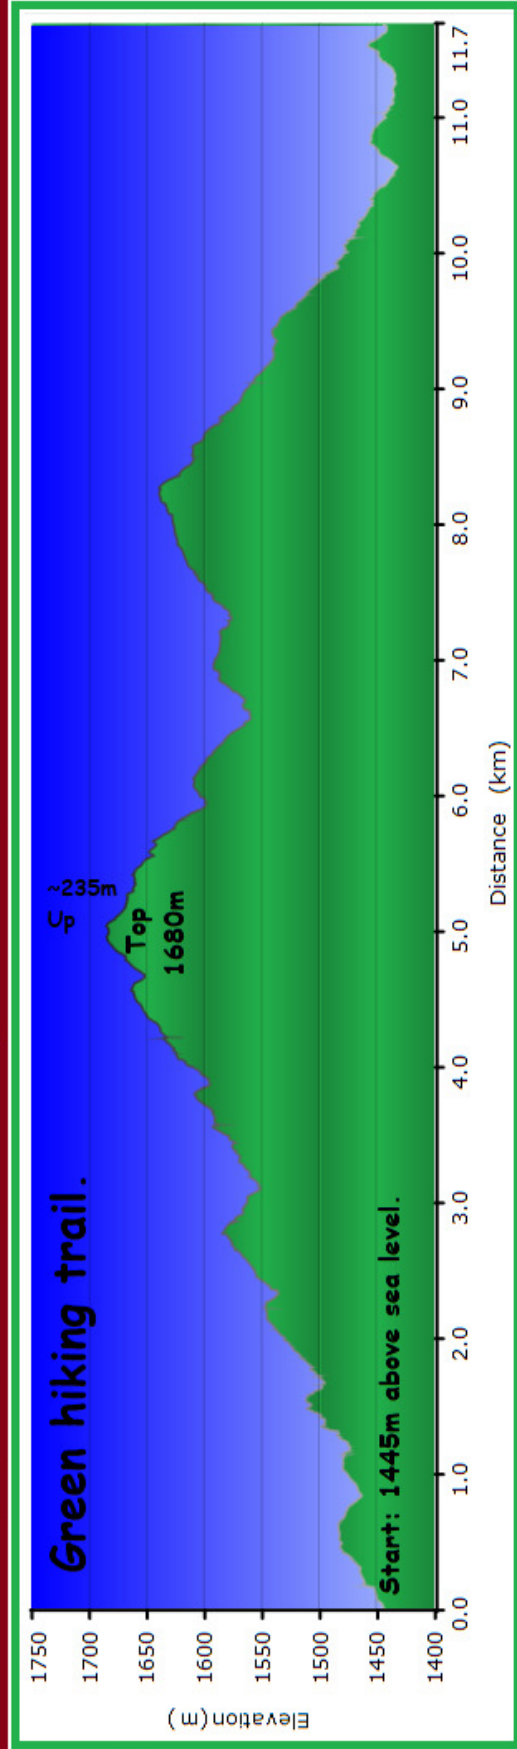

MILORHO LODGE

www.MilorhoLodge.co.za
 info@MilorhoLodge.co.za
 083 290 6464

Place of dreams.

LEGEND
 BRxxx - Brown marker boards
 GRxxx - Green marker boards
 MTBX - Mountain bike trail crossing
 150m Scale

2020/12 routes	From Cottages	Day Hikers from Hall.
GREEN Mountain Trail	~10Km .	~ 12 Km
	CT-EFGH...RS-CT	ABCDEFGHIJKLMNQRSTUVA
BROWN loop	~2.3km	~ 4.5 km
	CT-EFGHJ (turnoff) GRS-CT	ABCDEFGHIJ (turnoff) GRSTUVA
Cottages-Bottom Loop-trail.	CT-TUVW-BCDE-CT ~2.2Km.	< ONLY FOR < COTTAGE RESIDENTS .

MAP Updated 2020/12
 Version V2.01
 GPS data recording & Map by
 MariusStanderPTA@gmail.com